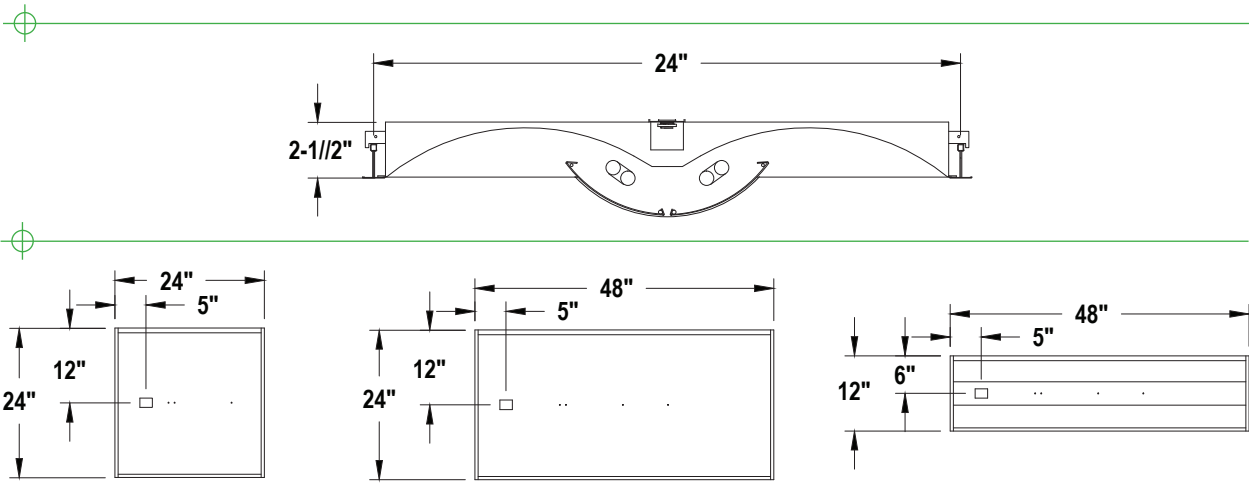

ARLD

Type
Project

PHOTOMETRIC REPORT ARLD2x2T5HO

COEFFICIENTS OF UTILIZATION

RC	80				70				50				30				10				0				
	70	50	30	0	70	50	30	0	50	30	20	0	50	30	20	0	50	30	20	0	50	30	20	0	
0	1.04	1.04	1.04	1.04	1.02	1.02	1.02	.88	.98	.98	.98	.93	.93	.93	.90	.90	.90	.88							
1	.93	.88	.84	.79	.91	.86	.82	.70	.82	.79	.76	.79	.76	.73	.75	.73	.71	.69							
2	.84	.75	.69	.63	.81	.74	.67	.57	.70	.65	.60	.68	.63	.59	.65	.61	.58	.56							
3	.76	.65	.57	.51	.74	.64	.57	.47	.61	.55	.50	.59	.53	.49	.56	.52	.48	.46							
4	.69	.58	.49	.43	.67	.56	.48	.40	.54	.47	.42	.52	.46	.41	.50	.45	.40	.38							
5	.63	.51	.43	.36	.61	.50	.42	.35	.48	.41	.36	.46	.40	.35	.45	.39	.35	.33							
6	.58	.46	.37	.31	.57	.45	.37	.30	.43	.36	.31	.42	.35	.31	.40	.35	.30	.28							
7	.54	.41	.33	.28	.49	.37	.30	.24	.39	.32	.27	.38	.32	.27	.37	.31	.27	.25							
8	.50	.38	.30	.24	.49	.37	.30	.24	.36	.29	.24	.35	.29	.24	.34	.28	.24	.22							
9	.47	.35	.27	.22	.46	.34	.27	.21	.33	.26	.22	.32	.26	.22	.31	.26	.21	.20							
10	.44	.32	.25	.20	.43	.31	.24	.19	.31	.24	.20	.30	.24	.20	.29	.23	.19	.18							

ZONAL LUMEN SUMMARY

Spacing Criteria 0-180: N.A.
Spacing Criteria 90-270: N.A.

ZONE	LUMENS	% LAMP	% FIXT
0-30	794.10	19.9%	22.6%
0-40	1315.70	32.9%	37.5%
0-60	2430.60	60.8%	69.2%
0-90	1080.50	27.0%	30.8%
90-120	3511.10	87.8%	100.0%
90-180	0.00	0.0%	0.0%
0-180	3511.10	87.8%	100.0%

Total Luminaire Efficiency = 87.8%