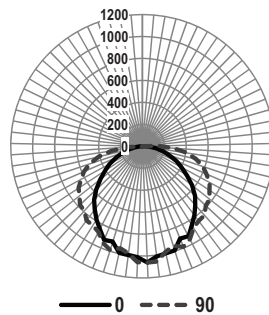

Now available in LED!

ARLD

Type
Project

PHOTOMETRIC REPORT ARLD2x2T5HO

COEFFICIENTS OF UTILIZATION

RC	80				70				50				30				10				0				
	70	50	30	0	70	50	30	0	50	30	20	0	50	30	20	0	50	30	20	0	50	30	20	0	
0	1.04	1.04	1.04	1.04	1.02	1.02	1.02	.88	.98	.98	.98	.93	.93	.93	.90	.90	.90	.88							
1	.93	.88	.84	.79	.91	.86	.82	.70	.82	.79	.76	.79	.76	.73	.75	.73	.71	.69							
2	.84	.75	.69	.63	.81	.74	.67	.57	.70	.65	.60	.68	.63	.59	.65	.61	.58	.56							
3	.76	.65	.57	.51	.74	.64	.57	.47	.61	.55	.50	.59	.53	.49	.56	.52	.48	.46							
4	.69	.58	.49	.43	.67	.56	.48	.40	.54	.47	.42	.52	.46	.41	.50	.45	.40	.38							
5	.63	.51	.43	.36	.61	.50	.42	.35	.48	.41	.36	.46	.40	.35	.45	.39	.35	.33							
6	.58	.46	.37	.31	.57	.45	.37	.30	.43	.36	.31	.42	.35	.31	.40	.35	.30	.28							
7	.54	.41	.33	.28	.49	.37	.30	.24	.39	.32	.27	.38	.32	.27	.37	.31	.27	.25							
8	.50	.38	.30	.24	.49	.37	.30	.24	.36	.29	.24	.35	.29	.24	.34	.28	.24	.22							
9	.47	.35	.27	.22	.46	.34	.27	.21	.33	.26	.22	.32	.26	.22	.31	.26	.21	.20							
10	.44	.32	.25	.20	.43	.31	.24	.19	.31	.24	.20	.30	.24	.20	.29	.23	.19	.18							

Total Luminaire Efficiency = 87.8%

POLAR GRAPH

Note: Apollo Lighting reserves the right to make any design change for continuous improvement which will not change the overall appearance or decrease performance. All ceilings are to be adequately reinforced by others. All fixtures are to be wired by a licensed electrician only. The information contained herein is the sole property of Apollo Lighting and may not be used without prior written consent.